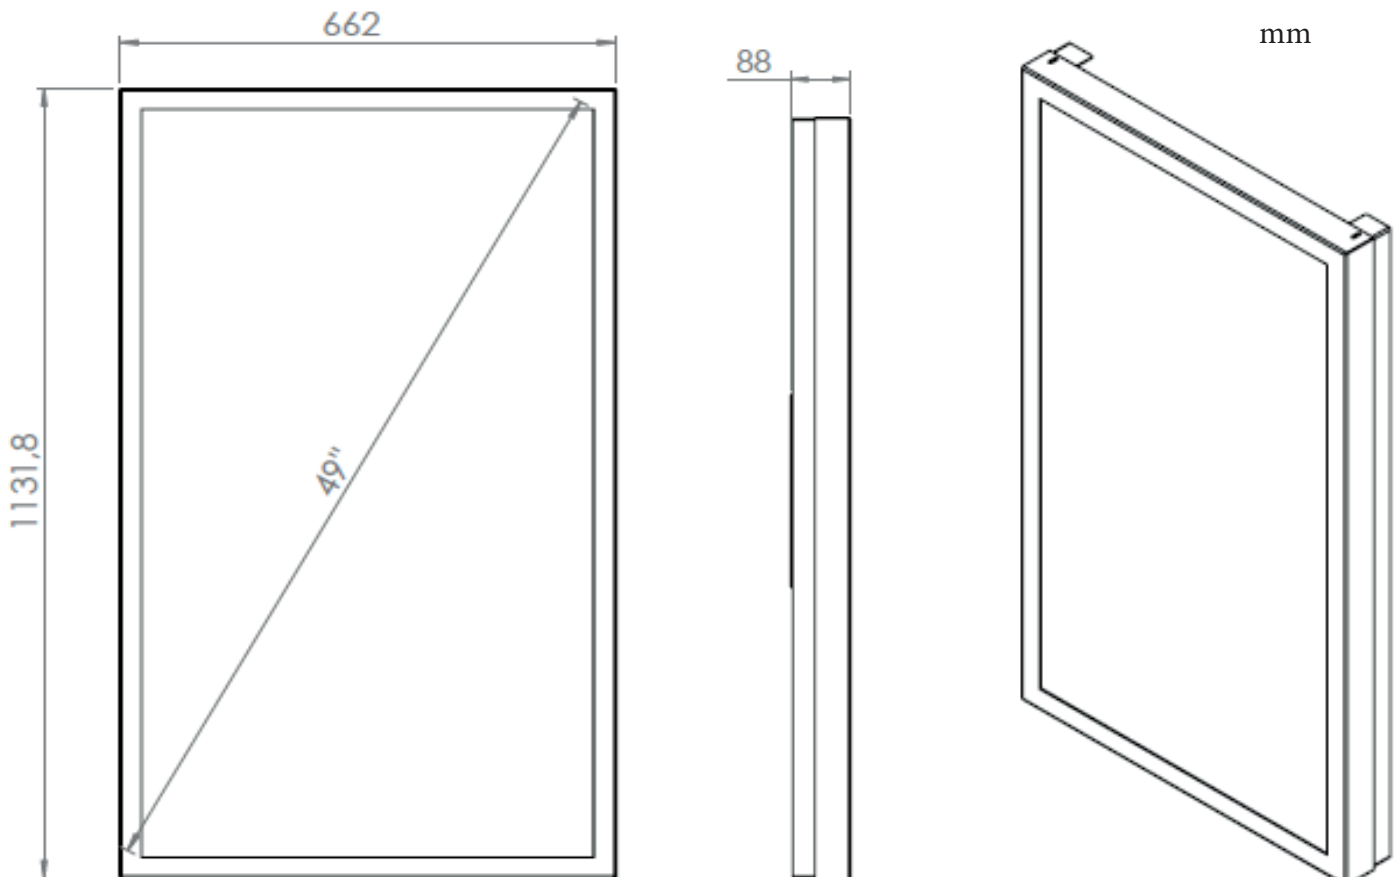

WALL CASING PROTECT 49" Portrait

HI-ND wall casing EASY is designed to give a professional signage feeling. It has a polycarbonate protection cover. Different models in landscape and portrait mode to allow airflow from top to bottom as only the sides are covered completely to the wall. There is space for power plugs inside. Available in black and white as standard but custom colors and materials like brass and stainless steel can be ordered upon request. Designed for LG UH5N-E and UM5N-H.

TECHNICAL DRAWING

SPECIFICATION

FEATURES

- Designed for display: LG UH5N-E, UM5N-H (49UH5N-E, 49UM5N-H)
- Space for power plugs
- Integrated display mount
- Polycarbonate protection

MATERIALS

- Powder coated metal